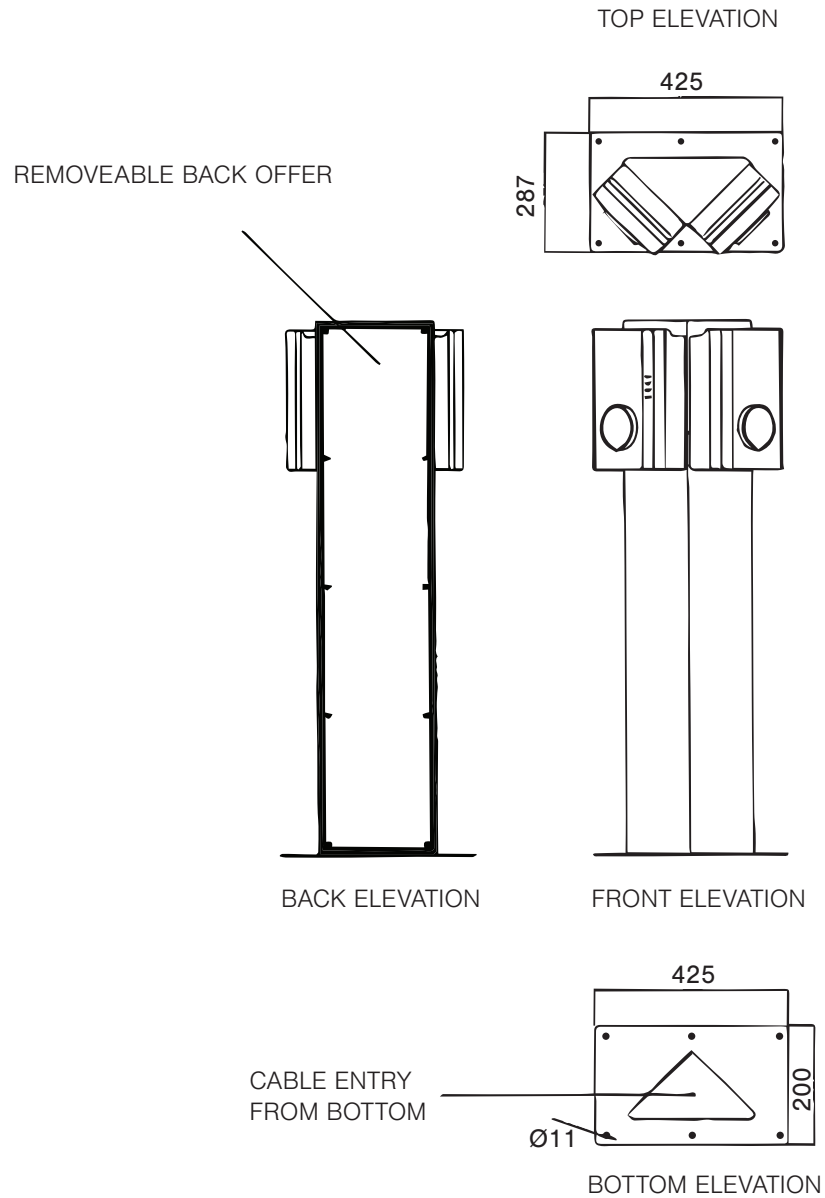

**DOUBLE STAND**

ESC Code: **EVPEDESTAL2**

**SINGLE STAND**

ESC Code: **EVPEDESTAL1**

**IP 54**  
**304 STAINLESS STEEL**