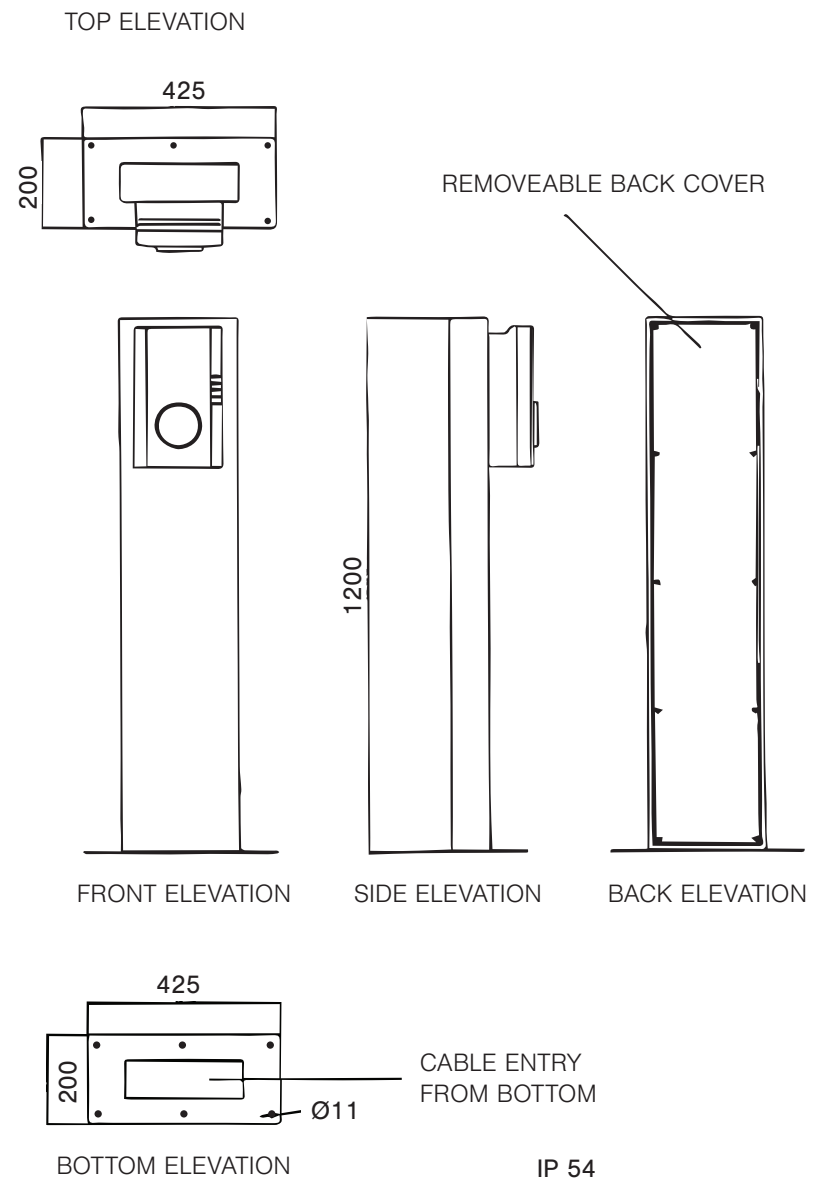

**DOUBLE STAND**

ESC Code: **EVPEDESTAL2**

**SINGLE STAND**

ESC Code: **EVPEDESTAL1**

**IP 54**  
**304 STAINLESS STEEL**